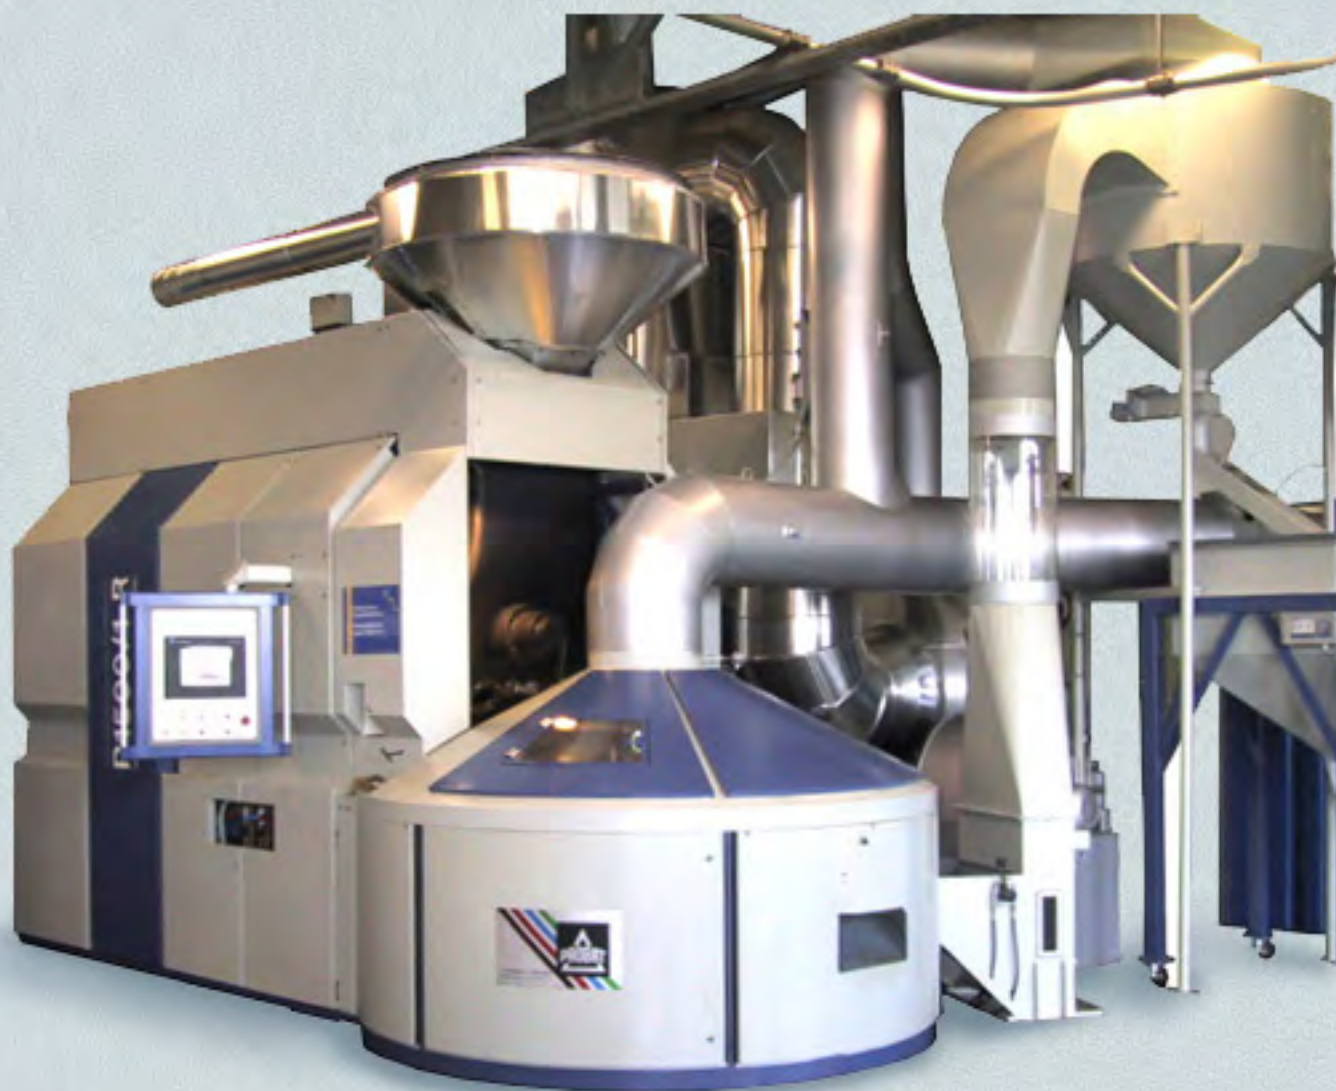

PROBAT TYPE R | AGE: 2 YEARS OLD

ROASTING PROFILE:

Prefers to think **big**. Saving money is a favorite hobby. A bit of a control freak, but still works well with others. Always pays back, and never leaves a mess behind.

PERFECT PROFILES.